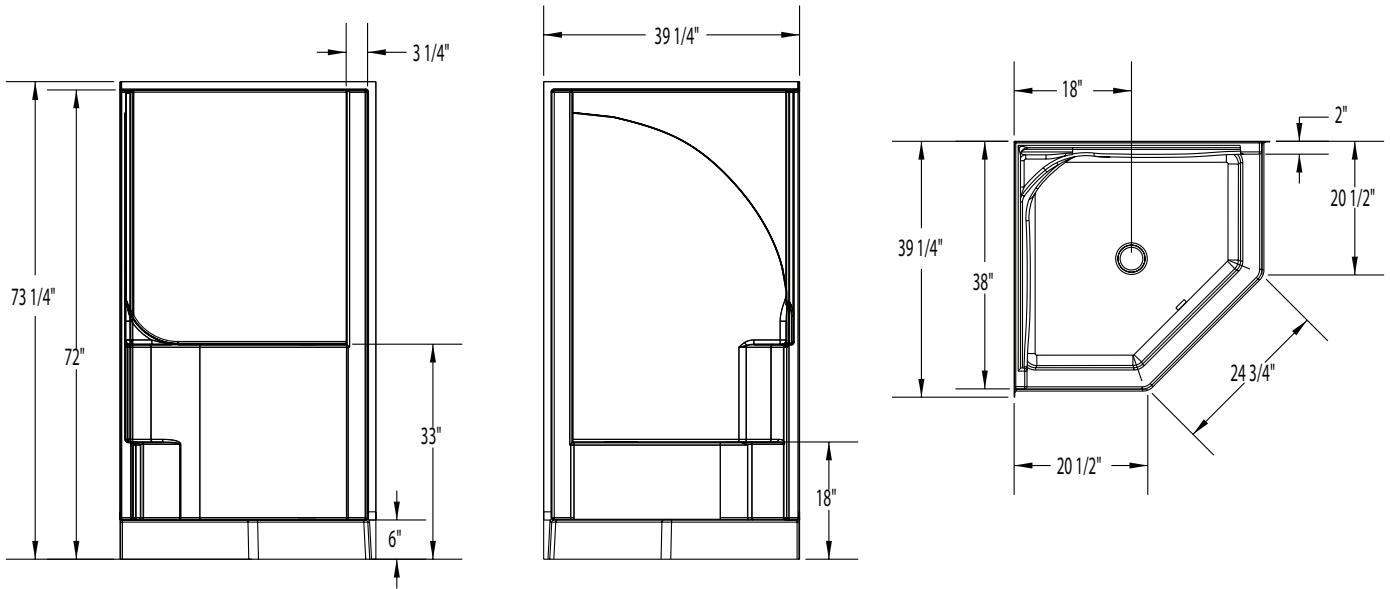

1382NA2P – REMODELINE SECTIONALS

38 x 38 x 72 inches

FEATURES

- 2-piece shower
- Smooth wall
- Neo-angle corner design
- Molded toiletry shelf
- Requires 56" turning space
- Center drain
- AcrylX™ applied acrylic surface
- Lifetime limited warranty

COLOR OPTIONS

Stock	Upgraded	Premium
White	Almond Linen/Biscuit Bone	Black Mexican Sand Sand Bar Sterling Silver

1382NA2P

38 x 38 x 72 inches

FEATURES lbs Dimensional Tolerance $\pm \frac{3}{8}$ ". Dimensions needed for site preparation should be measured from the unit. Aquatic assumes no responsibility for preparatory work.

Model #	Material	Wall Finish	Pieces	Drain	Seat	Net Wt.	Pkg. Wt.
Shower #1382NA2P	AcrylX™	Smooth	2	Center	-	84	89

DIMENSIONS

Specifications	inches
Width: Overall / Net	39 1/4 / 38
Depth: Overall / Net	39 1/4 / 38
Height: Overall / Net	73 1/4 / 72
Enclosure Opening	17 5/8 x 23 7/8 x 17 5/8
Skirt Height	6
Drain Rough-In (from Back Wall)	18
Drain Rough-In (from Side Wall)	18
Drain: Diameter / Clearance	3 1/4 / 3/4

FRAMING DIMENSIONS inches

Type	D Depth	W Width	H Height	A	B	C
Alcove	39 1/4	39 1/4	-	Box Out	18	18