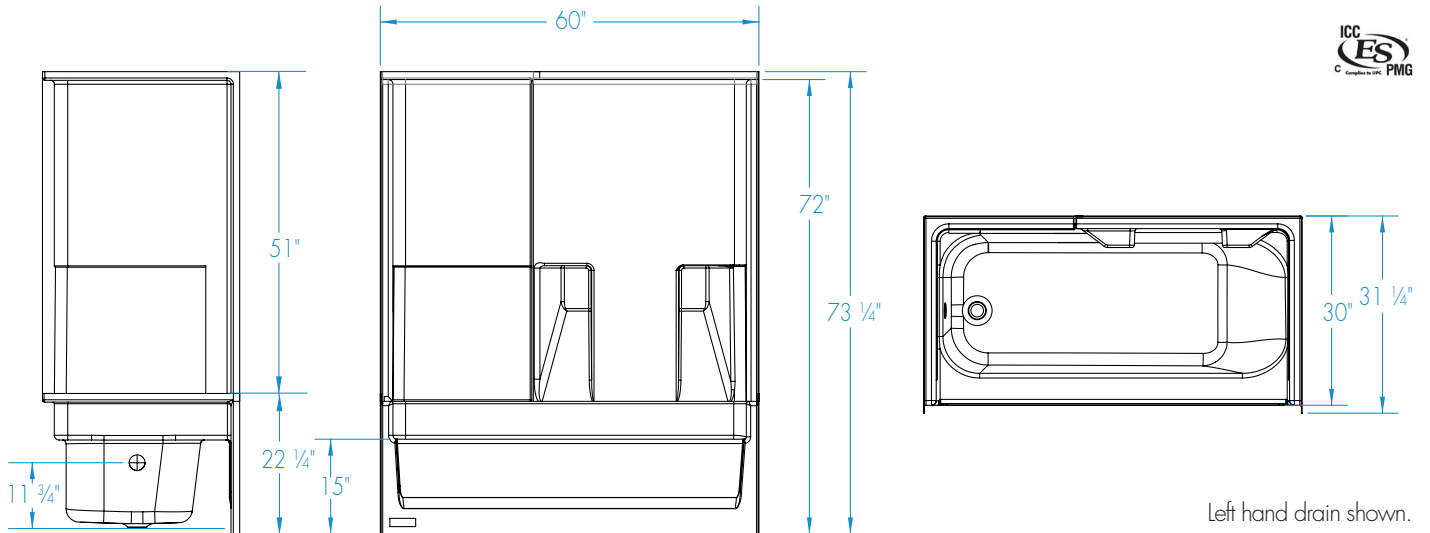

2603TRIO – REMODELINE SECTIONALS

60 x 30 x 72 inches

MODEL #2603TRIO

SUPERCORE TUB-SHOWER #2603TRIOSC

FEATURES

- 3-piece tub-shower
- Smooth wall
- Molded toiletry shelves
- Left or right hand drain *
- AcrylX™ applied acrylic surface
- Lifetime limited warranty

OPTIONS

- Grab bar reinforcement
- Factory installed assisted care grab bars
- Brass shower drain
- Shower Door Series L0516

* Shelves are always oriented to the right side of the back wall (as shown in image), no matter the drain location.

2603TRIO

60 x 30 x 72
inches

Left hand drain shown.
Shelves are always oriented to the right side of the back wall (as shown in image), no matter the drain location.

FEATURES lbs Dimensional Tolerance $\pm \frac{3}{8}$ ". Dimensions needed for site preparation should be measured from the unit. Aquatic assumes no responsibility for preparatory work.

Model #	Material	Wall Finish	Pieces	Drain	Net Wt. lbs	Pkg. Wt. lbs
2603TRIO	AcrylX™	Smooth	3	LH or RH	138	143

DIMENSIONS

Specifications	inches
Width: Overall / Net	60
Depth: Overall / Net	31 1/4 / 30
Height: Overall / Net	73 1/4 / 72
Enclosure Opening	55 3/4
Skirt Height	15
Drain Rough-In (from Back Wall)	15
Drain Rough-In (from Side Wall)	2
Drain: Diameter / Clearance	2 / 1