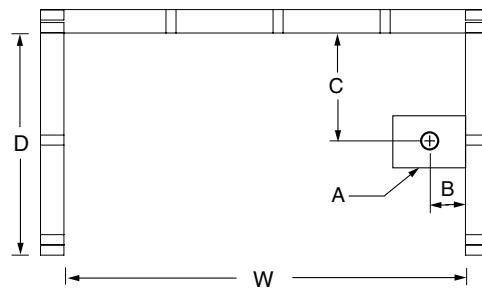

OPTIONS

- Grab bar reinforcement
- Factory installed assisted care grab bars
- Brass shower drain
- Shower Door Series L0516

* Shelves are always oriented to the right side of the back wall (as shown in image), no matter the drain location.

2603TRIO

60 x 30 x 72
inches

Left hand drain shown.
Shelves are always oriented to the right side of the back wall (as shown in image), no matter the drain location.

FEATURES lbs Dimensional Tolerance $\pm \frac{3}{8}$ ". Dimensions needed for site preparation should be measured from the unit. Aquatic assumes no responsibility for preparatory work.

Model #	Material	Wall Finish	Pieces	Drain	Net Wt. lbs	Pkg. Wt. lbs
2603TRIO	AcrylX™	Smooth	3	LH or RH	138	143

DIMENSIONS

Specifications	inches
Width: Overall / Net	60
Depth: Overall / Net	31 1/4 / 30
Height: Overall / Net	73 1/4 / 72
Enclosure Opening	55 3/4
Skirt Height	15
Drain Rough-In (from Back Wall)	15
Drain Rough-In (from Side Wall)	2
Drain: Diameter / Clearance	2 / 1

FRAMING DIMENSIONS

 inches

Type	D Depth	W Width	H Height	A	B	C
Alcove	31 1/4	60	-	Box Out	2	15

SUMP DATA

Top of Drain to Bottom of Overflow	Capacity to Overflow gal	WIDTH @ centerline		DEPTH @ centerline	
		Top	Bottom	Top	Bottom
9 7/8	42	54 1/2	46	22	20 3/4