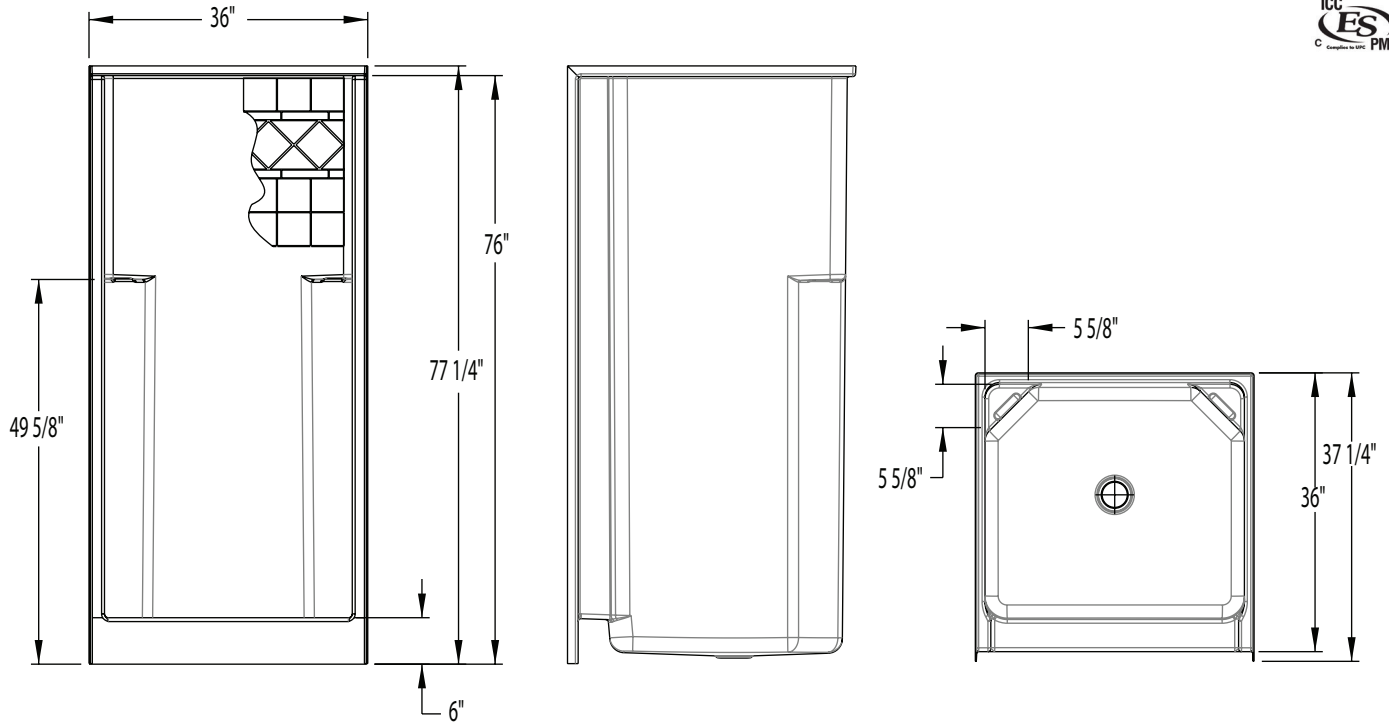

1363DTC – EVERYDAY SHOWERS

36 x 36 x 76 inches

FEATURES

- Shower stall
- Diagonal tile
- Molded toiletry shelves
- Slip-resistant textured bottom
- Center drain
- AcrylX™ applied acrylic surface
- Lifetime limited warranty

COLOR OPTIONS

Stock	Upgraded	Premium
White	Almond Linen/Biscuit Bone	Black Mexican Sand Sand Bar Sterling Silver

1363DTC

36 x 36 x 76 inches

FEATURES lbs Dimensional Tolerance $\pm \frac{3}{8}$ ". Dimensions needed for site preparation should be measured from the unit. Aquatic assumes no responsibility for preparatory work.

Model #	Material	Wall Finish	Pieces	Drain	Seat	Net Wt.	Pkg. Wt.
Shower #1363DTC	AcrylX™	Diagonal Tile	1	Center	-	97	102

DIMENSIONS

Specifications	inches
Width: Overall / Net	36
Depth: Overall / Net	37 1/4 / 36
Height: Overall / Net	77 1/4 / 76
Enclosure Opening	32
Skirt Height	6
Drain Rough-In (from Back Wall)	15 3/4
Drain Rough-In (from Side Wall)	18
Drain: Diameter / Clearance	3 1/4 / 3/4

FRAMING DIMENSIONS inches

Type	D Depth	W Width	H Height	A	B	C
Alcove	37 1/4	36 1/8	-	Box Out	18	15 3/4