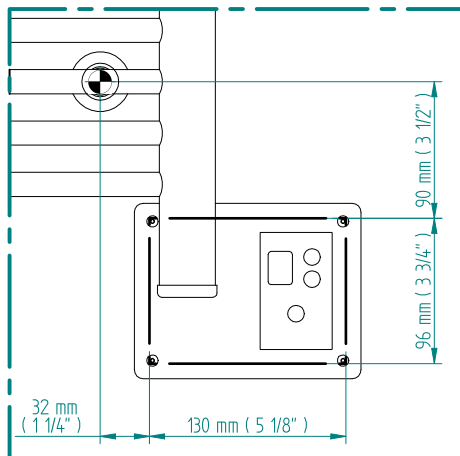

# ANTUS

1426 x 700  
mm mm

56 3/8 x 27 1/2  
inches inches

Elettrico / electric / électrique

CODICE / CODE

RS237032SN  
RL237032SN

RS247032SN  
RL247032SN

H

1429 mm  
56 1/4 inches

L

704 mm  
27 3/4 inches

REGOLATORE DI POTENZA  
DIGITAL HEAT CONTROLLER  
REGULATEUR DE PUISSANCE

INGOMBRO CON ATTACCO LUNGO  
MEASUREMENTS WITH LONG BRACKETS  
MEASUREMENTS AVEC ATTACHE LONG

INGOMBRO CON ATTACCO STANDARD  
MEASUREMENTS WITH STANDARD BRACKETS  
MEASUREMENTS AVEC ATTACHE STANDARD

DETAIL A

DETAIL B

FORO PER INSERIMENTO TASSELLO A MURO 6X30  
POSITIONING OF FASTENERS FOR FIXING TO WALL  
FASTENERS SHOULD BE SECURED IN DTUDS OR HEADERS PLACES BEHIND THE UNIT  
TROU POUR LA CHEVILLE A MUR