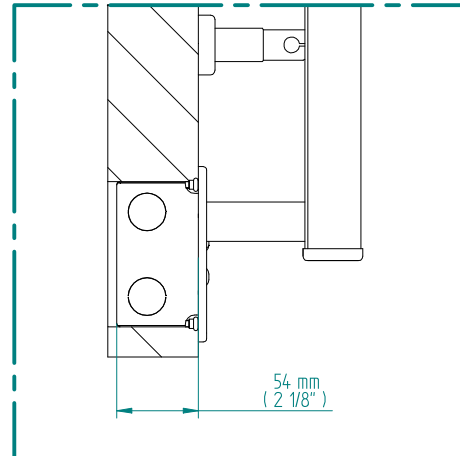

# ANTUS

1426 x 700  
mm mm

56 3/8 x 27 1/2  
inches inches

Elettrico / electric / électrique

CODICE / CODE

RS237032SN  
RL237032SN

RS247032SN  
RL247032SN

H

1429 mm  
56 1/4 inches

L

704 mm  
27 3/4 inches

REGOLATORE DI POTENZA  
DIGITAL HEAT CONTROLLER  
REGULATEUR DE PUISSANCE

INGOMBRO CON ATTACCO LUNGO  
MEASUREMENTS WITH LONG BRACKETS  
MEASUREMENTS AVEC ATTACHE LONG

INGOMBRO CON ATTACCO STANDARD  
MEASUREMENTS WITH STANDARD BRACKETS  
MEASUREMENTS AVEC ATTACHE STANDARD

DETAIL A

DETAIL B

FORO PER INSERIMENTO TASSELLO A MURO 6X30  
POSITIONING OF FASTENERS FOR FIXING TO WALL  
FASTENERS SHOULD BE SECURED IN DTUDS OR HEADERS PLACES BEHIND THE UNIT  
TROU POUR LA CHEVILLE A MUR