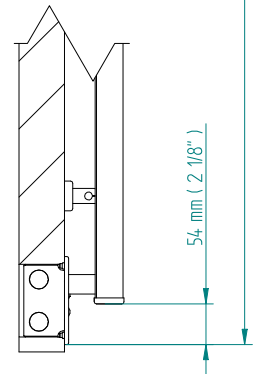

# ANTUS

1426 x 700  
mm mm

56 3/8 x 27 1/2  
inches inches

Elettrico / electric / électrique

CODICE / CODE

RS237032SN  
RL237032SN

RS247032SN  
RL247032SN

H

1429 mm  
56 1/4 inches

L

704 mm  
27 3/4 inches

REGOLATORE DI POTENZA  
DIGITAL HEAT CONTROLLER  
REGULATEUR DE PUISSANCE

INGOMBRO CON ATTACCO LUNGO  
MEASUREMENTS WITH LONG BRACKETS  
MEASUREMENTS AVEC ATTACHE LONG

INGOMBRO CON ATTACCO STANDARD  
MEASUREMENTS WITH STANDARD BRACKETS  
MEASUREMENTS AVEC ATTACHE STANDARD

DETAIL A

DETAIL B

FORO PER INSERIMENTO TASSELLO A MURO 6X30  
POSITIONING OF FASTENERS FOR FIXING TO WALL  
FASTENERS SHOULD BE SECURED IN DTUDS OR HEADERS PLACES BEHIND THE UNIT  
TROU POUR LA CHEVILLE A MUR