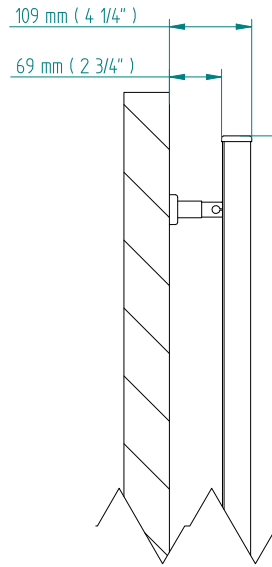

# ANTUS

1426 x 700  
mm mm

56 3/8 x 27 1/2  
inches inches

Elettrico / electric / électrique

CODICE / CODE

RS237032SN  
RL237032SN

RS247032SN  
RL247032SN

H

1429 mm  
56 1/4 inches

L

704 mm  
27 3/4 inches

REGOLATORE DI POTENZA  
DIGITAL HEAT CONTROLLER  
REGULATEUR DE PUISSANCE

INGOMBRO CON ATTACCO LUNGO  
MEASUREMENTS WITH LONG BRACKETS  
MEASUREMENTS AVEC ATTACHE LONG

INGOMBRO CON ATTACCO STANDARD  
MEASUREMENTS WITH STANDARD BRACKETS  
MEASUREMENTS AVEC ATTACHE STANDARD

DETAIL A

DETAIL B

FORO PER INSERIMENTO TASSELLO A MURO 6X30  
POSITIONING OF FASTENERS FOR FIXING TO WALL  
FASTENERS SHOULD BE SECURED IN DTUDS OR HEADERS PLACES BEHIND THE UNIT  
TROU POUR LA CHEVILLE A MUR