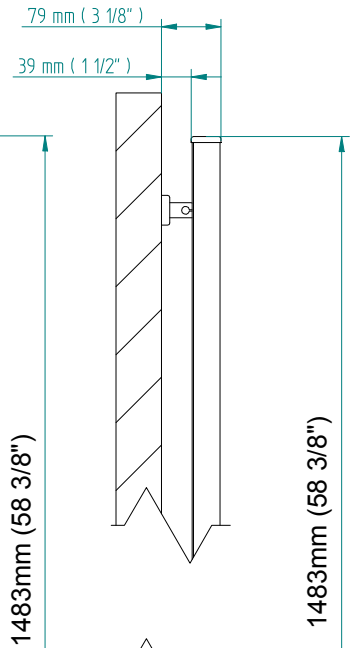

# ANTUS

1426 x 700  
mm mm

56 3/8 x 27 1/2  
inches inches

Elettrico / electric / électrique

CODICE / CODE

RS237032SN  
RL237032SN

RS247032SN  
RL247032SN

H

1429 mm  
56 1/4 inches

L

704 mm  
27 3/4 inches

REGOLATORE DI POTENZA  
DIGITAL HEAT CONTROLLER  
REGULATEUR DE PUISSANCE

INGOMBRO CON ATTACCO LUNGO  
MEASUREMENTS WITH LONG BRACKETS  
MEASUREMENTS AVEC ATTACHE LONG

INGOMBRO CON ATTACCO STANDARD  
MEASUREMENTS WITH STANDARD BRACKETS  
MEASUREMENTS AVEC ATTACHE STANDARD

DETAIL A

DETAIL B

FORO PER INSERIMENTO TASSELLO A MURO 6X30  
POSITIONING OF FASTENERS FOR FIXING TO WALL  
FASTENERS SHOULD BE SECURED IN DTUDS OR HEADERS PLACES BEHIND THE UNIT  
TROU POUR LA CHEVILLE A MUR