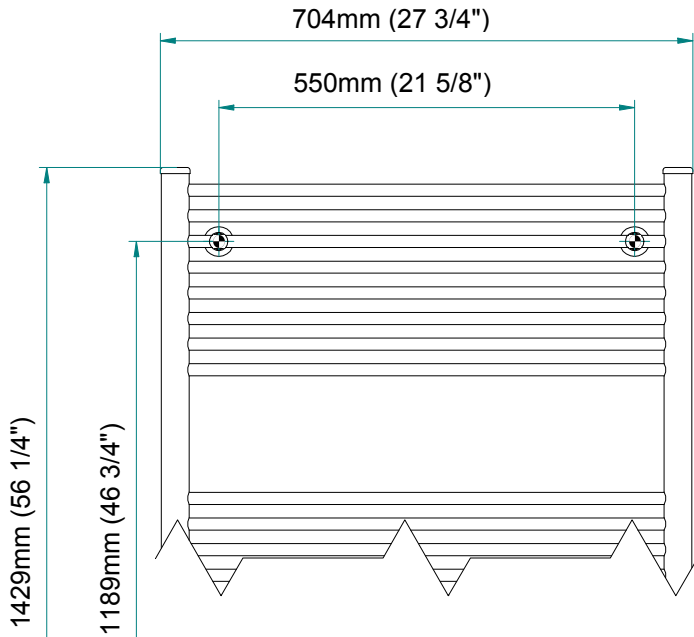

# ANTUS

1426 x 700  
mm mm

56 3/8 x 27 1/2  
inches inches

Elettrico / electric / électrique

CODICE / CODE

RS237032SN  
RL237032SN

RS247032SN  
RL247032SN

H

1429 mm  
56 1/4 inches

L

704 mm  
27 3/4 inches

REGOLATORE DI POTENZA  
DIGITAL HEAT CONTROLLER  
REGULATEUR DE PUISSANCE

INGOMBRO CON ATTACCO LUNGO  
MEASUREMENTS WITH LONG BRACKETS  
MEASUREMENTS AVEC ATTACHE LONG

INGOMBRO CON ATTACCO STANDARD  
MEASUREMENTS WITH STANDARD BRACKETS  
MEASUREMENTS AVEC ATTACHE STANDARD

DETAIL A

DETAIL B

FORO PER INSERIMENTO TASSELLO A MURO 6X30  
POSITIONING OF FASTENERS FOR FIXING TO WALL  
FASTENERS SHOULD BE SECURED IN DTUDS OR HEADERS PLACES BEHIND THE UNIT  
TROU POUR LA CHEVILLE A MUR