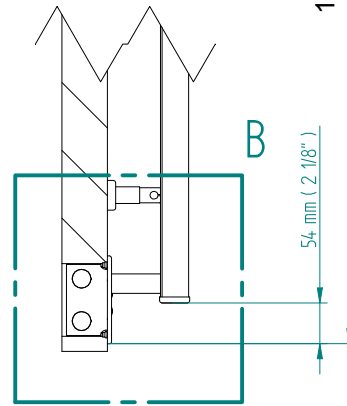

# ANTUS

1426 x 700  
mm mm

56 3/8 x 27 1/2  
inches inches

Elettrico / electric / électrique

CODICE / CODE

RS237032SN  
RL237032SN

RS247032SN  
RL247032SN

H

1429 mm  
56 1/4 inches

L

704 mm  
27 3/4 inches

REGOLATORE DI POTENZA  
DIGITAL HEAT CONTROLLER  
REGULATEUR DE PUISSANCE

INGOMBRO CON ATTACCO LUNGO  
MEASUREMENTS WITH LONG BRACKETS  
MEASUREMENTS AVEC ATTACHE LONG

INGOMBRO CON ATTACCO STANDARD  
MEASUREMENTS WITH STANDARD BRACKETS  
MEASUREMENTS AVEC ATTACHE STANDARD

DETAIL A

DETAIL B

FORO PER INSERIMENTO TASSELLO A MURO 6X30  
POSITIONING OF FASTENERS FOR FIXING TO WALL  
FASTENERS SHOULD BE SECURED IN DTUDS OR HEADERS PLACES BEHIND THE UNIT  
TROU POUR LA CHEVILLE A MUR