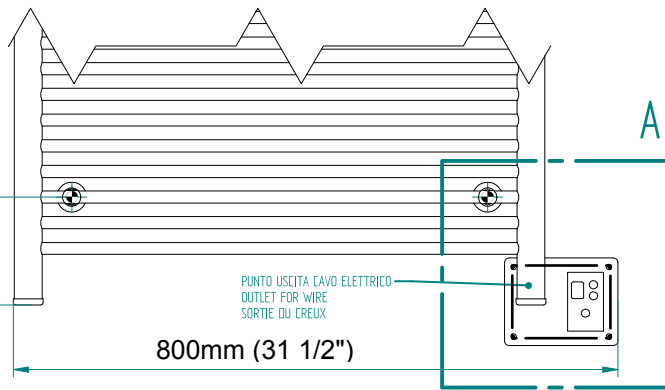

# ANTUS

1426 x 700  
mm mm

56 3/8 x 27 1/2  
inches inches

Elettrico / electric / électrique

CODICE / CODE

RS237032SN  
RL237032SN

RS247032SN  
RL247032SN

H

1429 mm  
56 1/4 inches

L

704 mm  
27 3/4 inches

REGOLATORE DI POTENZA  
DIGITAL HEAT CONTROLLER  
REGULATEUR DE PUISSANCE

INGOMBRO CON ATTACCO LUNGO  
MEASUREMENTS WITH LONG BRACKETS  
MEASUREMENTS AVEC ATTACHE LONG

INGOMBRO CON ATTACCO STANDARD  
MEASUREMENTS WITH STANDARD BRACKETS  
MEASUREMENTS AVEC ATTACHE STANDARD

DETAIL A

DETAIL B

FORO PER INSERIMENTO TASSELLO A MURO 6X30  
POSITIONING OF FASTENERS FOR FIXING TO WALL  
FASTENERS SHOULD BE SECURED IN DTUDS OR HEADERS PLACES BEHIND THE UNIT  
TROU POUR LA CHEVILLE A MUR