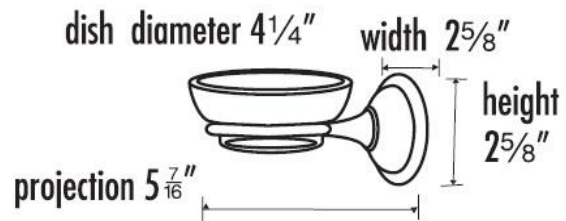

"Creations"®
by ALNO, INC.

PRODUCT SHEET

SPECIFICATIONS

YALE

SOAP HOLDER WITH DISH

FEATURES

Traditional styling
Multiple finishes
Concealed installation

WARRANTY