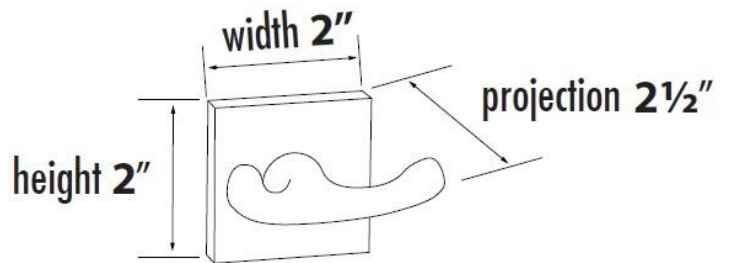

**SPECIFICATIONS**

**CONTEMPORARY II**  
**DOUBLE ROBE HOOK**

**FEATURES**

Modern styling  
Multiple finishes  
Concealed installation

**WARRANTY**

Limited lifetime

**FINISHES**

Polished Brass/Non-lacquered (PB/NL)  
Polished Chrome (PC)  
Bronze (BRZ)  
Polished Nickel (PN)  
Satin Brass (SB)  
Satin Nickel (SN)