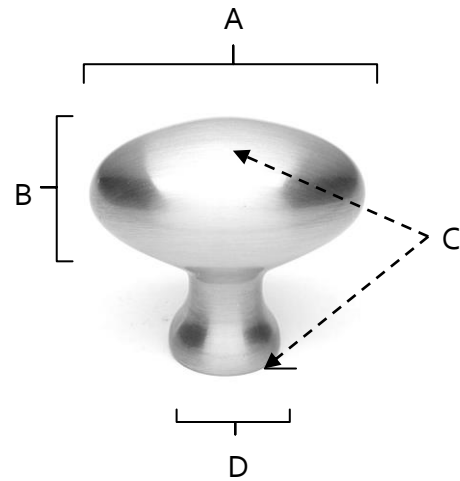

**SPECIFICATIONS**

**CONTEMPORARY  
KNOBS**

**FEATURES**

- Modern styling
- Multiple finishes
- Concealed installation

**WARRANTY**

Limited lifetime

**FINISHES**

- Polished Brass (PB)
- Polished Chrome (PC)
- Antique English (AE)
- Antique English Matte (AEM)
- Antique Pewter (AP)
- Barcelona (BARC)
- Bronze (BRZ)
- Chocolate Bronze (CHBRZ)
- Matte Black (MB)
- Polished Antique (PA)
- Polished Nickel (PN)
- Satin Nickel (SN)

**MATERIAL**

Brass

Item#	A	B	C	D
<b>A827-14</b>	1 1/4"	3/4"	1 1/4"	1/2"
<b>A827-35</b>	1 3/8"	7/8"	1 1/4"	9/16"

**KEY:**

- A - Length
- B - Width
- C - Projection
- D - Mount Length and Width

NOTE: Dimensions and specifications are subject to change without notice.