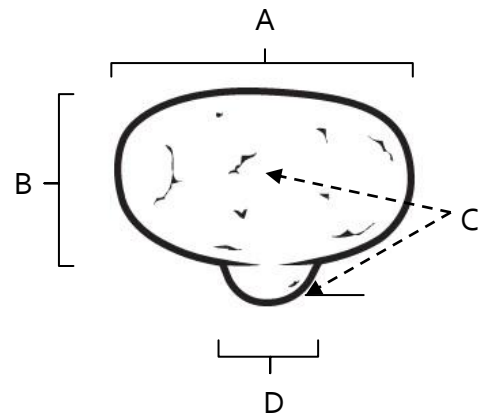

SPECIFICATIONS

SIERRA
OVAL KNOB

FEATURES

Rustic styling
Multiple finishes
Concealed installation

WARRANTY

Limited lifetime

FINISHES

Dark Bronze (DKBRZ)
Rust Bronze (RSTBRZ)

MATERIAL

Bronze

Item#	A	B	C	D
A1401	1 7/8"	1"	1 1/2"	5/8"

KEY:

A - Length
B - Width
C - Projection
D - Mount Length and Width

NOTE: Dimensions and specifications are subject to change without notice.